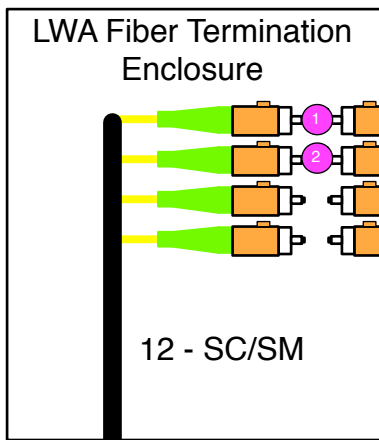

LWA Container Fiber Optic Diagram

SC - FCAPC Patch Cords

20 ft.

CABLE ENTRY RM

WALL - FEED THRU

30/8 ft.

FCAPC - LCUPC Patch Cords

EDGELWA Ethernet SW

LCUPC - FCAPC Patch Cords

8 ft.

* RACK2 PANEL2

CROSS ROOM RUN
4 SM DUPLEX FIBERS
All 20 Feet

LWA CONTAINER

* New STORAGE/TRANSIENT SERVERS

Spring 2014

3/16/2014