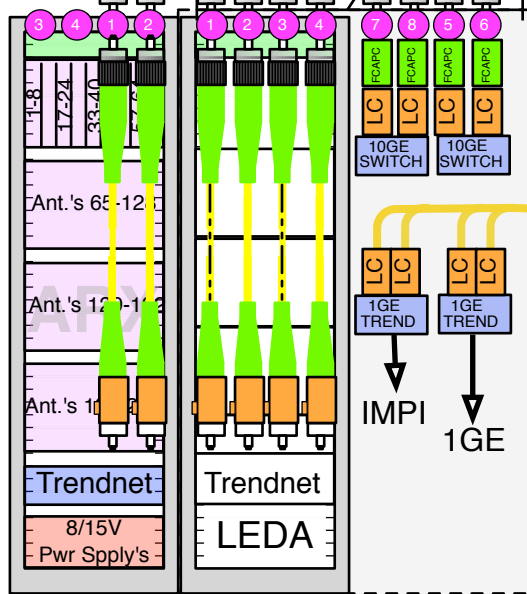

LWA Container Fiber Optic Diagram

SC - FCAPC Patch Cords

20 ft.

CABLE ENTRY RM

WALL - FEED THRU

30/8 ft.

FCAPC - LCUPC Patch Cords

EDGELWA Ethernet SW

LCUPC - FCAPC Patch Cords

8 ft.

* RACK2 PANEL2

CROSS ROOM RUN
4 SM DUPLEX FIBERS
All 20 Feet

LWA CONTAINER

* New STORAGE/TRANSIENT SERVERS

Spring 2014

3/16/2014