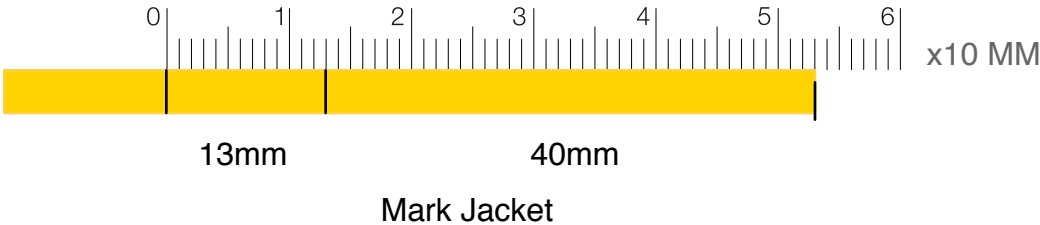

Spider Fanout Prep for Unicam SC connector

Fiber ready for cleaving in the FBC-015 Cleaver