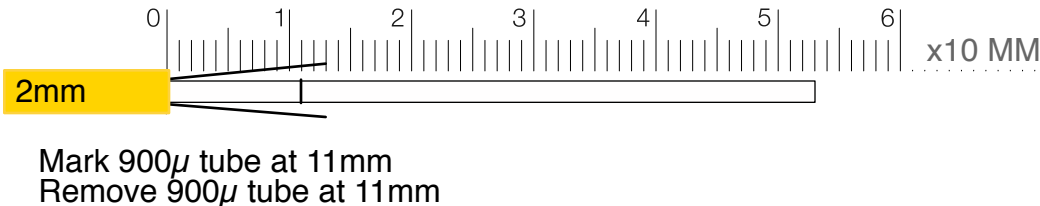

Spider Fanout Prep for Unicam SC connector

Fiber ready for cleaving in the FBC-015 Cleaver