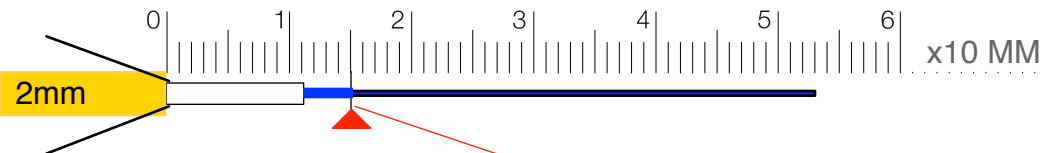

Spider Fanout Prep for Unicam SC connector

Fiber ready for cleaving in the FBC-015 Cleaver