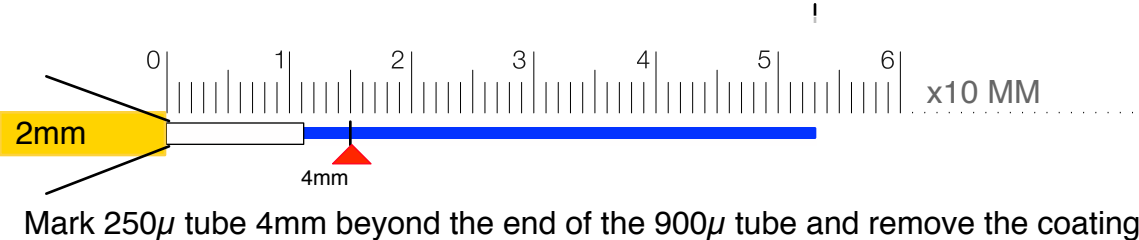

Spider Fanout Prep for Unicam SC connector

Fiber ready for cleaving in the FBC-015 Cleaver